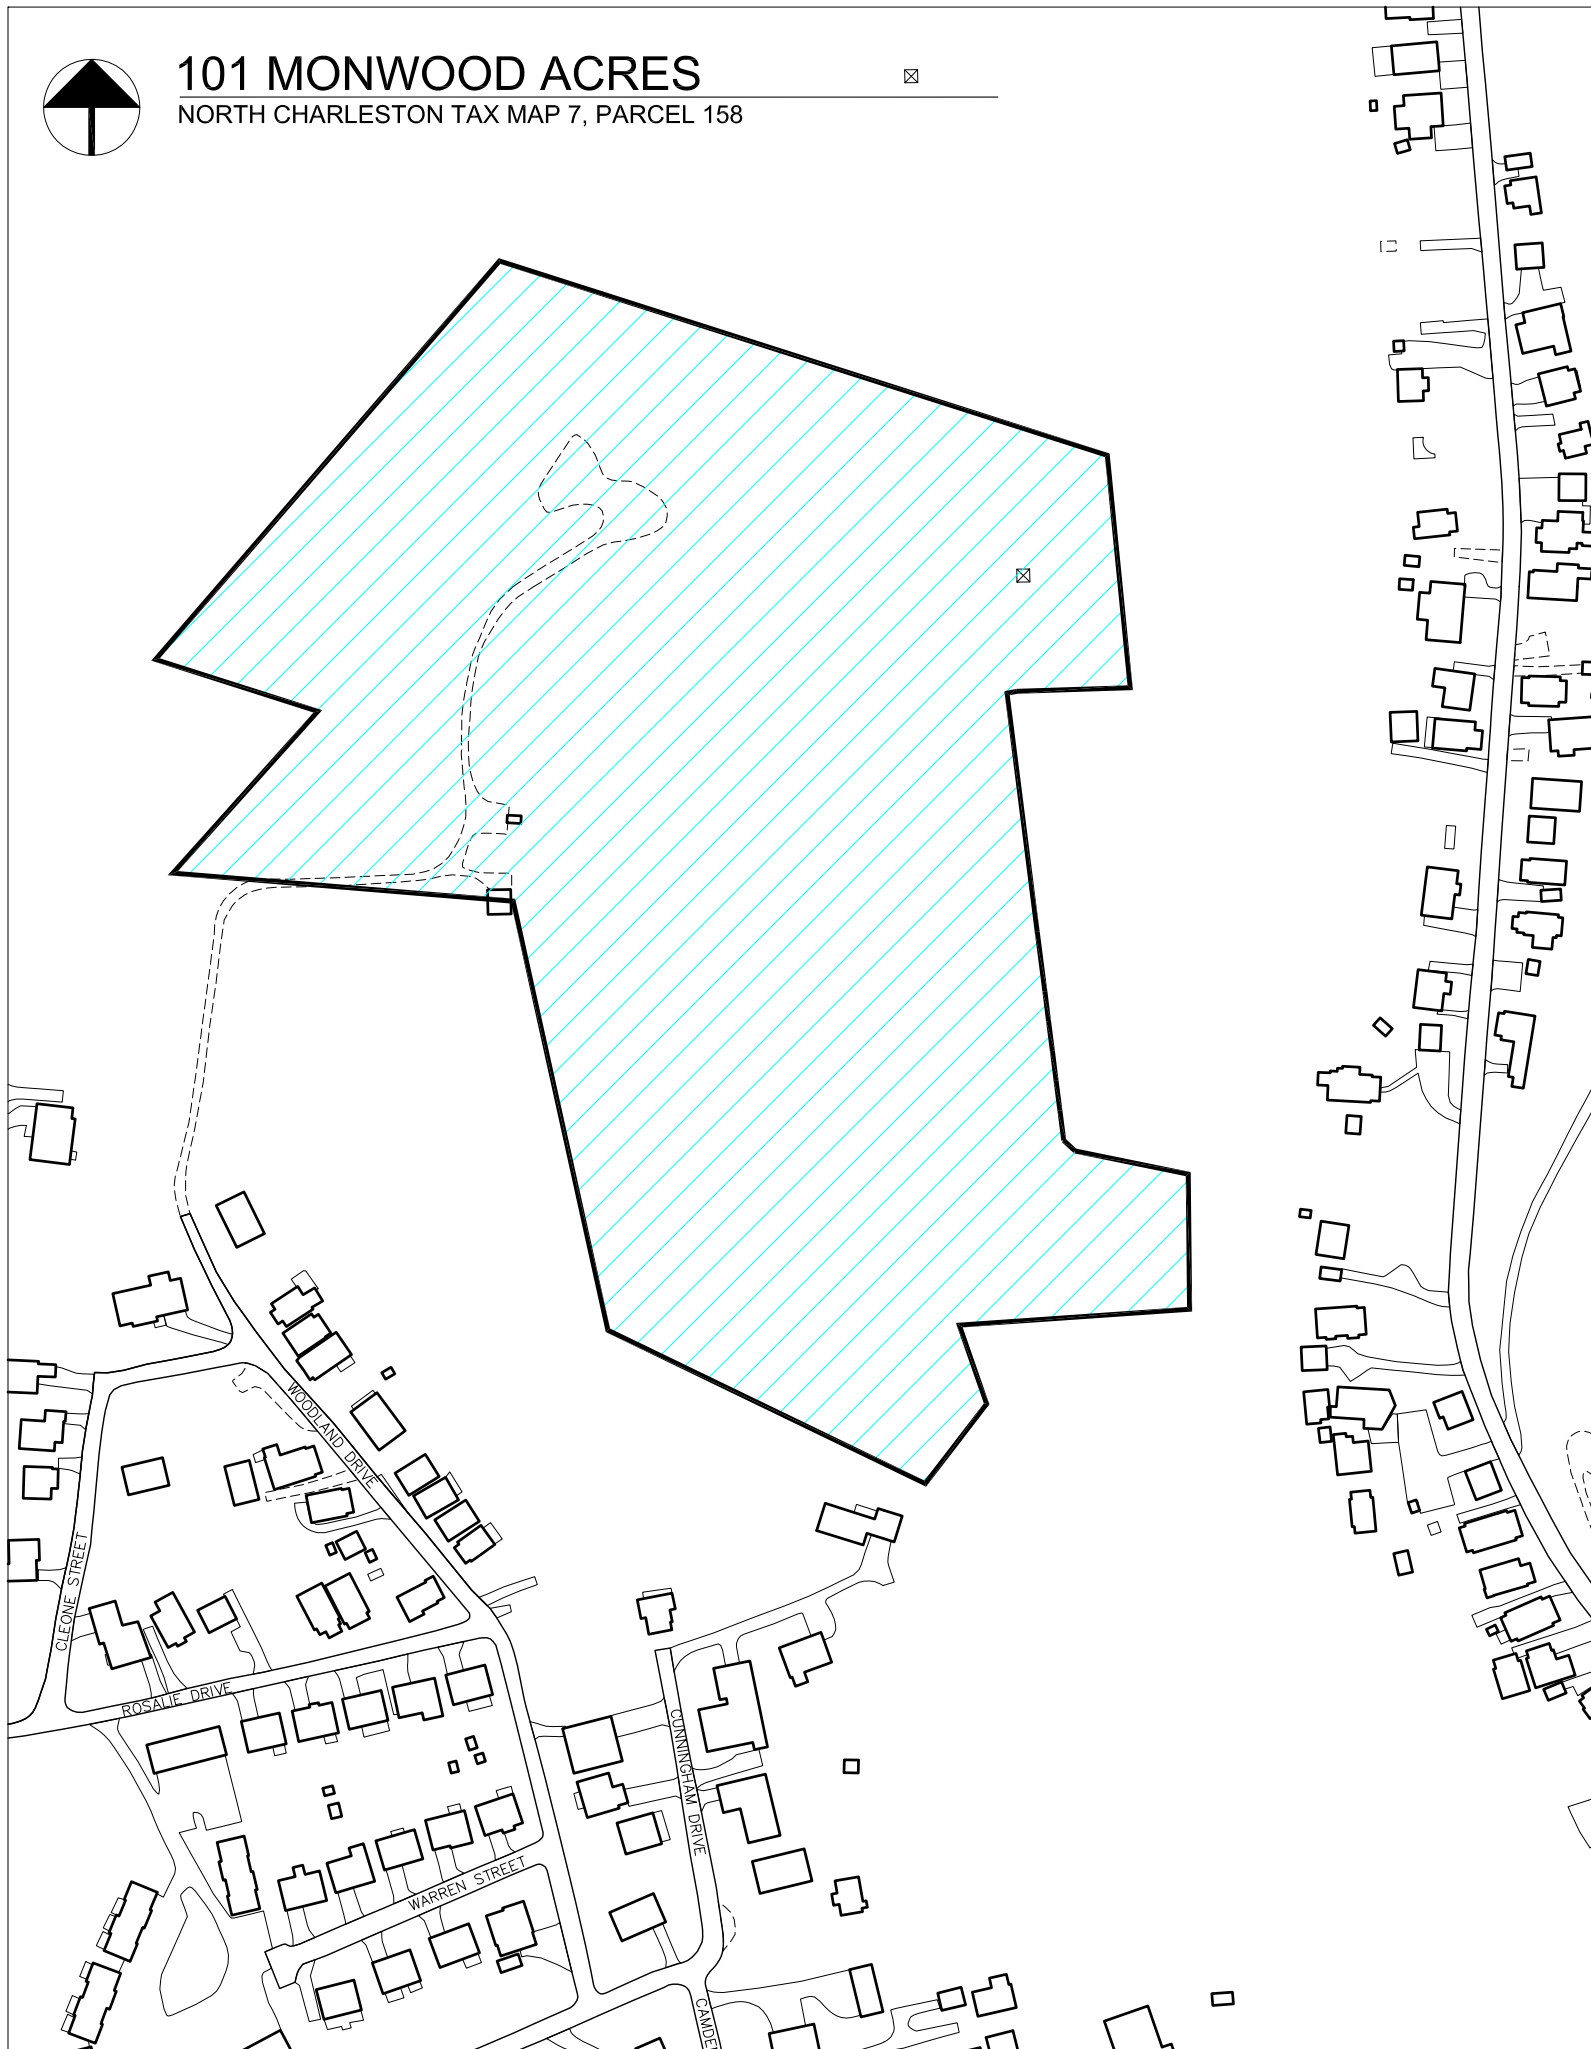

101 MONWOOD ACRES

NORTH CHARLESTON TAX MAP 7, PARCEL 158

CLEONE STREET

WOODLAND DRIVE

ROSALIE DRIVE

WARREN STREET

CUNNINGHAM DRIVE

CAMDEN